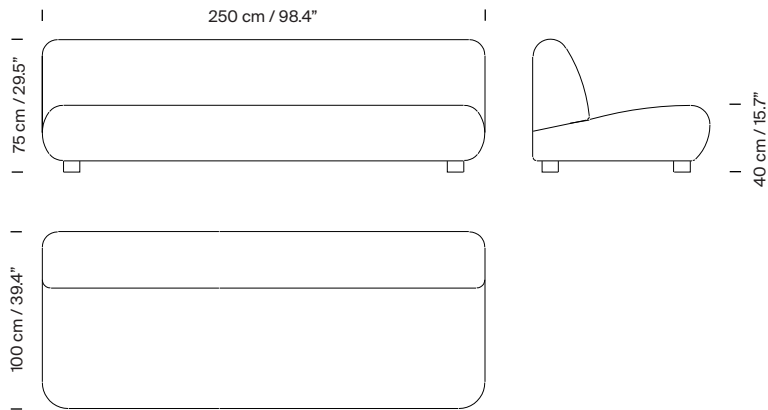

Model C: Three seat Cadaqués Sofa