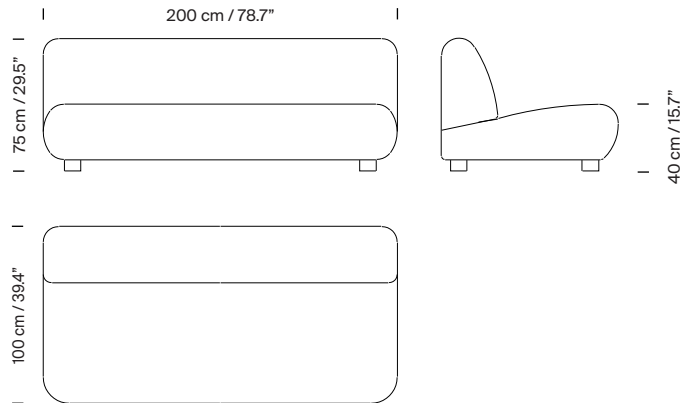

Model B: Two seat Cadaqués Sofa