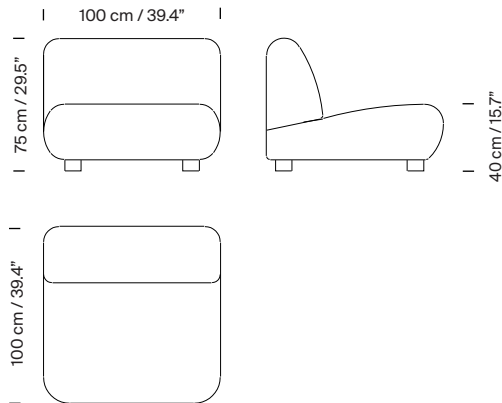

Cadaqués

Federico Correa, Alfonso Milá. 1959
Chairs, armchairs, sofas and poufs

Model A: Cadaqués Lounge Chair